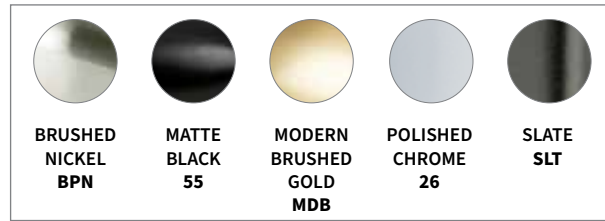

SKYLINE

Uptown Appeal Series

0291-7000-03-G

0291-7000-05-G

KEY: Part number listed in gray bar is shown on board.

320mm CC Pull 9974-1BPN-P 9975-1055-P 9993-1MDB-P 1120-1026-P ① 1124-1SLT-P	160mm CC Pull 9203-1BPN-P 9205-1055-P 9977-1MDB-P 9204-1026-P ③ 1122-1SLT-P	3in. & 96mm CC Pull ④ 9200-1BPN-P ④ 9202-1055-P 9976-1MDB-P 9201-1026-P ⑥ 1121-1SLT-P	Knob 9209-1BPN-P 9211-1055-P ⑤ 9995-1MDB-P ⑧ 9210-1026-P ⑦ 1125-1SLT-P
224mm CC Pull 9206-1BPN-P 9208-1055-P 9978-1MDB-P 9207-1026-P ② 1123-1SLT-P