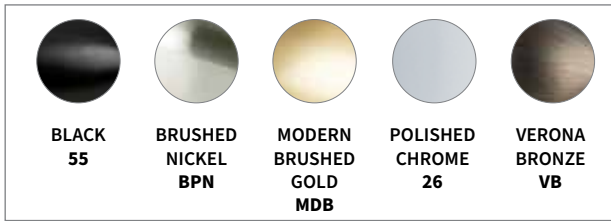

TEMPO

Classic Comfort Series

0377-7000-03-G

0377-7000-05-G

KEY: Part number listed in gray bar is shown on board.

256mm CC Pull 0836-2055-P 0808-2BPN-P 0826-2MDB-P ① 2017-2026-P 0809-20VB-P	192mm CC Pull 0834-2055-P 0806-2BPN-P 0824-2MDB-P ③ 2015-2026-P 0807-20VB-P	128mm CC Pull 0832-2055-P 0804-2BPN-P 0822-2MDB-P ⑤ 2014-2026-P 0805-20VB-P	3in. CC Pull ⑫ 0830-2055-P 0800-2BPN-P ⑨ 0820-2MDB-P ⑦ 2012-2026-P 0801-20VB-P
224mm CC Pull 0835-2055-P 1127-2BPN-P 0825-2MDB-P ② 2016-2026-P 0813-20VB-P	160mm CC Pull 0833-2055-P 1126-2BPN-P 0823-2MDB-P ④ 2028-2026-P 0812-20VB-P	96mm CC Pull 0831-2055-P 0802-2BPN-P 0821-2MDB-P ⑥ 2013-2026-P 0803-20VB-P	Knob 0839-2055-P ⑩ 2020-2BPN-P 0829-2MDB-P ⑧ 2019-2026-P ⑪ 2018-20VB-P

Brushed Nickel is also available in the following lengths:

768mm CC Pull: 1133-2BPN-P   640mm CC Pull: 1132-2BPN-P
544mm CC Pull: 1131-2BPN-P   448mm CC Pull: 1130-2BPN-P
384mm CC Pull: 1129-2BPN-P   288mm CC Pull: 1128-2BPN-P

Also Available:
320mm CC Pull
0838-2055-P   0810-2BPN-P   0828-2MDB-P
2006-2026-P   0811-20VB-P

TRADITIONAL BEST SELLERS

Featured Style Series

0568-7000-03

0568-7000-05

Scan QR Code for Finishes!

Scan the QR Code to the left for information on finishes available in each collection shown.