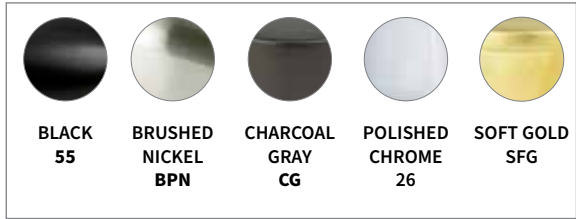

FUJI
Art Tech Series
0573-7000-03-W

KEY: Part number listed in gray bar is shown on board.

Fuji 224mm CC Pull	Fuji 160mm CC Pull
① 1308-1055-C	1311-1055-C
1188-1BPN-C	⑤ 1190-1BPN-C
1310-10CG-C	③ 1313-10CG-C
1189-1026-C	④ 1191-1026-C
② 1309-1SFG-C	1312-1SFG-C

I-SPAZIO, LIPS, & MINI
Art Tech Series
0574-7000-03-W