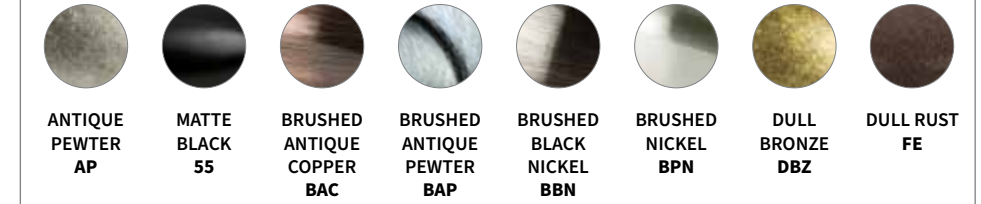

3in. CC Cup Pull

- ⑤ 9896-1BPN-P
- 9892-1FE-P
- 9890-110-P
- ⑬ 9893-1WC-P
- 9895-1WN-P

ANDANTE & EURO TRADITIONS

Timeless Charm Series

0360-7000-03-G

0360-7000-05-G

KEY: Part number listed in gray bar is shown on board.