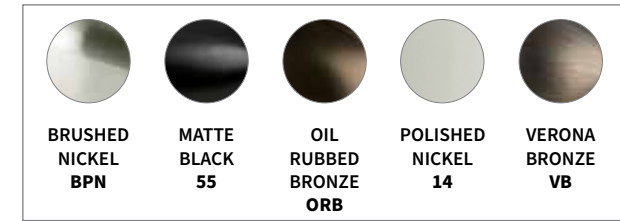

KEY: Part number listed in gray bar is shown on board.

96mm CC Pull ④ 9225-1BPN-P 9261-1055-P 9224-1ORB-P ① 9258-1014-P ⑩ 9226-10VB-P	3in. CC Pull ⑤ 9222-1BPN-P 9260-1055-P 9221-1ORB-P ② 9257-1014-P ③ 9223-10VB-P	Knob ③ 9228-1BPN-P ⑦ 9262-1055-P ⑧ 9227-1ORB-P ⑥ 9259-1014-P ⑩ 9229-10VB-P