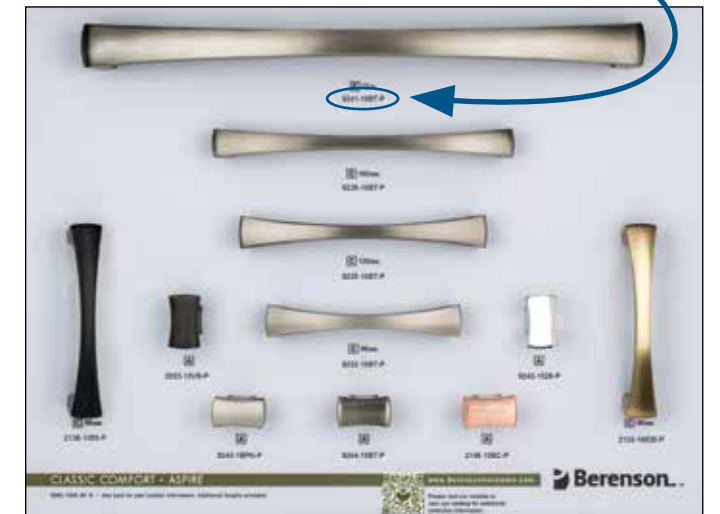

DISPLAY BOARD OPTIONS

We offer display boards with and without printed part numbers. You can tell which is which based on the part number for the board itself.

Customers can request the type of display board that's best for their business.

Display boards measure 11 1/16in. x 15 1/16in. x 1/8in.

-03 = NO PART NUMBERS

0292-7000-03-G • No part numbers printed on front

-05 = PART NUMBERS

0292-7000-05-G • Part numbers printed on front

PLANOGRAM STICKERS (POG)