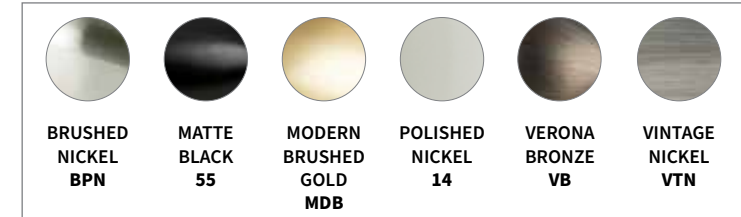

Also Available:
18in. CC Appliance Pull
2413-1BPN-P 2417-1055-P
2415-1MDB-P
2416-1098-P

TAILORED TRADITIONAL

Timeless Charm Series

0477-7000-03-G

0477-7000-05-G

KEY: Part number listed in gray bar is shown on board.