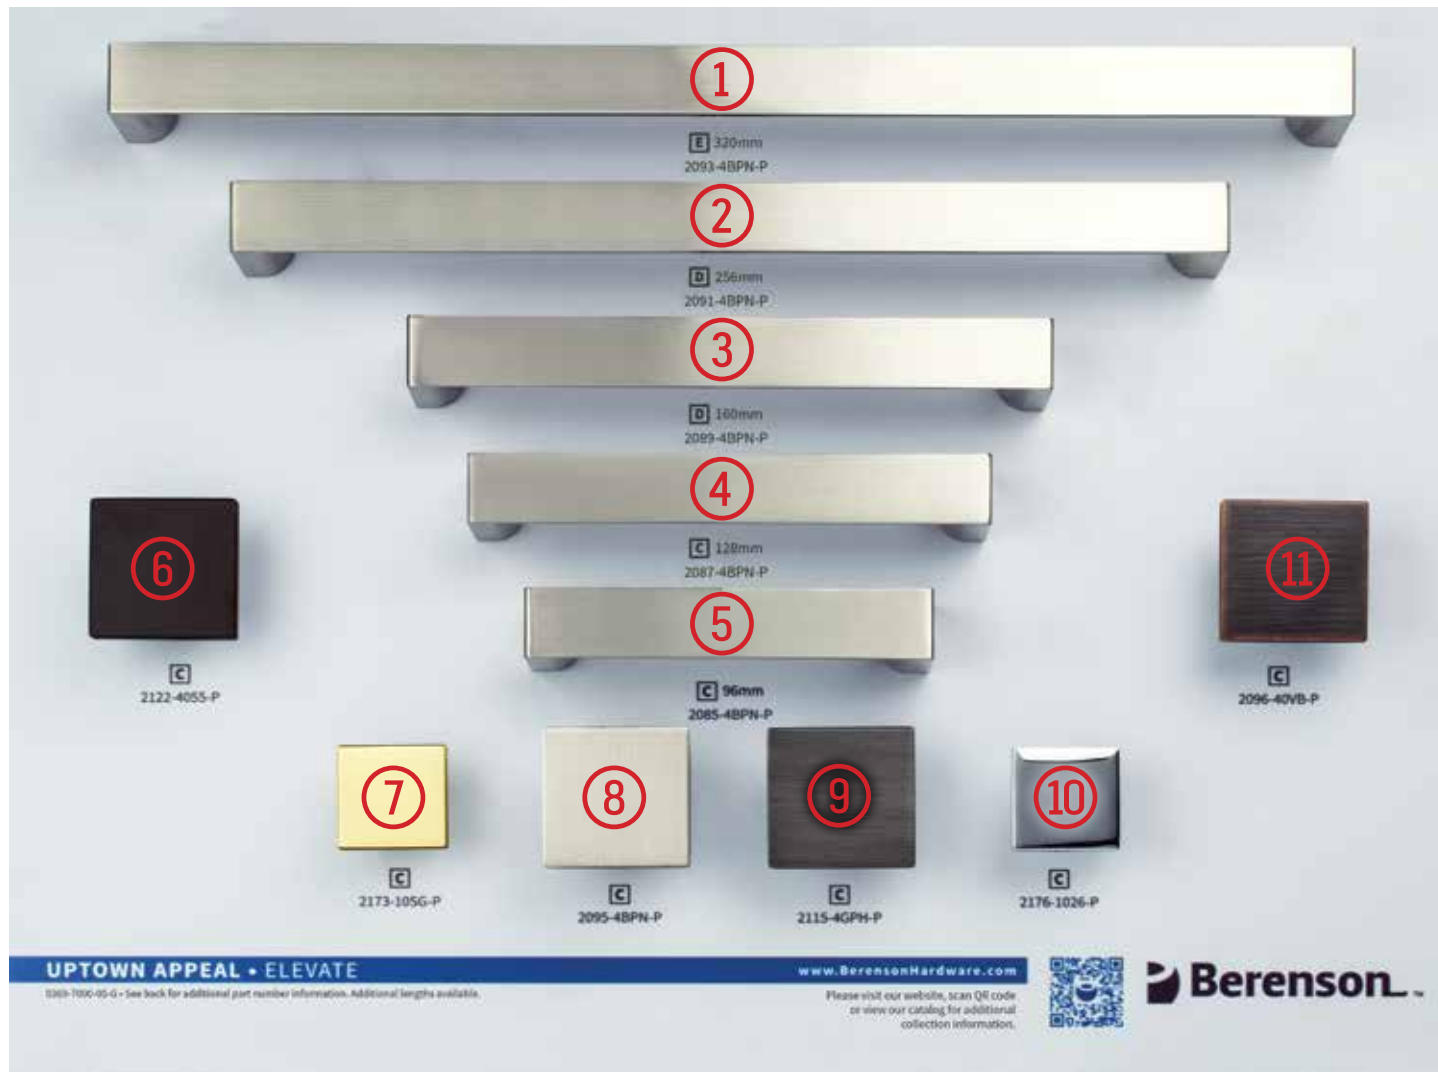

ELEVATE

Uptown Appeal Series

0369-7000-03-G

0369-7000-05-G

EPOCH EDGE

Uptown Appeal Series

0479-7000-03-G

0479-7000-05-G