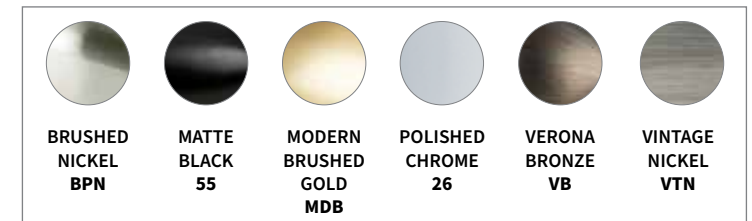

ELEVATE

Uptown Appeal Series

0369-7000-03-G

0369-7000-05-G

EPOCH EDGE

Uptown Appeal Series

0479-7000-03-G

0479-7000-05-G