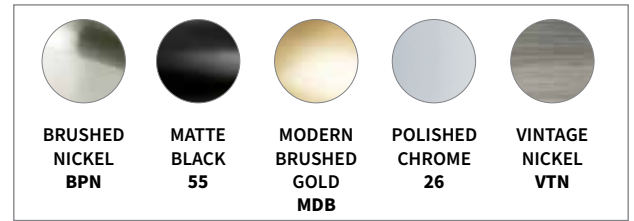

Timeless Charm Series

0373-7000-03-G

0373-7000-05-G

LAURA

Uptown Appeal Series

0323-7000-03-G

0323-7000-05-G

All parts listed below are shown on board.