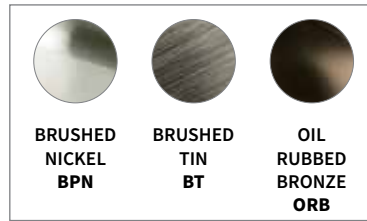

OASIS

Classic Comfort Series

0293-7000-03-G

0293-7000-05-G

KEY: Part number listed in gray bar is shown on board.

160mm CC Pull

- ① 9252-1BPN-P
- 9253-10BT-P
- 9251-1ORB-P

128mm CC Pull

- ② 9249-1BPN-P
- 9250-10BT-P
- 9248-1ORB-P

96mm CC Pull

- ③ 9246-1BPN-P
- ⑧ 9247-10BT-P
- ④ 9245-1ORB-P

Knob

- ⑥ 9255-1BPN-P
- ⑦ 9256-10BT-P
- ⑤ 9254-1ORB-P