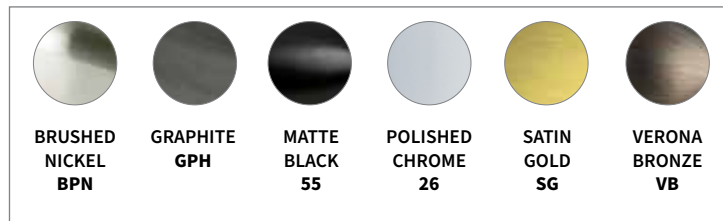

ELEVATE

Uptown Appeal Series

0369-7000-03-G

0369-7000-05-G

EPOCH EDGE

Uptown Appeal Series

0479-7000-03-G

0479-7000-05-G