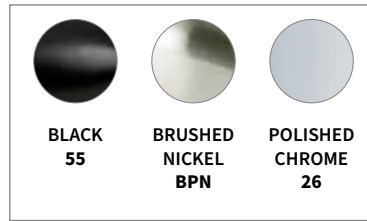

FLUIDIC

Uptown Appeal Series

0314-7000-03-G

0314-7000-05-G

All parts listed below are shown on board.

128mm CC Pull

- ① 9440-1055-P
- ③ 9478-1BPN-P
- ⑨ 9477-1026-P

96mm CC Pull

- ② 9439-1055-P
- ④ 9476-1BPN-P
- ⑧ 9475-1026-P

Knob

- ⑤ 9441-1055-P
- ⑥ 9480-1BPN-P
- ⑦ 9479-1026-P

FORTÉ

Classic Comfort Series

0241-7000-03-G

0241-7000-05-G