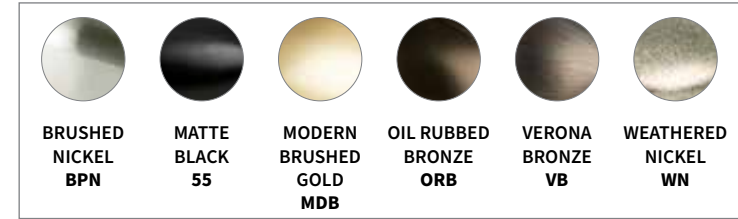

CONTEMPORARY BEST SELLERS

Featured Style Series
0567-7000-03
0567-7000-05

Scan QR Code for Finishes!

Scan the QR Code to the left for information on finishes available in each collection shown.

CUP PULLS & KNOBS

Featured Style Series
0563-7000-03
0563-7000-05

All parts listed below are shown on board.

Metro 224mm CC Pull ① 9909-1SLT-P	Swagger 128mm CC Pull ⑤ 2391-1SLT-P	Epoch Edge Knob ⑨ 1204-1MDB-P	Skyline Knob ⑬ 9211-1055-P
Metro 128mm CC Pull ② 4181-10PC-P	Swagger Knob ⑥ 2324-1BPN-P	Elevate 160mm CC Pull ⑩ 2118-4055-P	Bravo 56mm Edge Pull ⑭ 1047-40BC-P
Metro Knob ③ 4124-1026-P	Epoch Edge 128mm CC Pull ⑦ 1217-1VTN-P	Elevate Knob ⑪ 2108-40SG-P	Bravo 32mm Edge Pull ⑮ 1069-40SG-P
Swagger 160mm CC Pull ④ 2365-1MDB-P	Epoch Edge 96mm CC Pull ⑧ 1209-1055-P	Skyline 160mm CC Pull ⑫ 1122-1SLT-P	

All parts listed below are shown on board.

American Classics 3in. CC Cup Pull ① 9896-1BPN-P ② 9895-1WN-P	Euro Moderno Knob ④ 9913-1BPN-P	Berenson Knobs ⑥ 9714-1MDB-P	Adagio 3in. CC Cup Pull ⑪ 7875-1ORB-P
Berenson 3in. CC Cup Pull ⑩ 9947-1055-P ③ 9946-1MDB-P	Traditional Advantage One Knob ⑦ 9021-1055-P ⑧ 9338-10VB-P ⑤ 9339-10WN-P	Vibrato 3in. CC Cup Pull ⑨ 7876-1VB-P