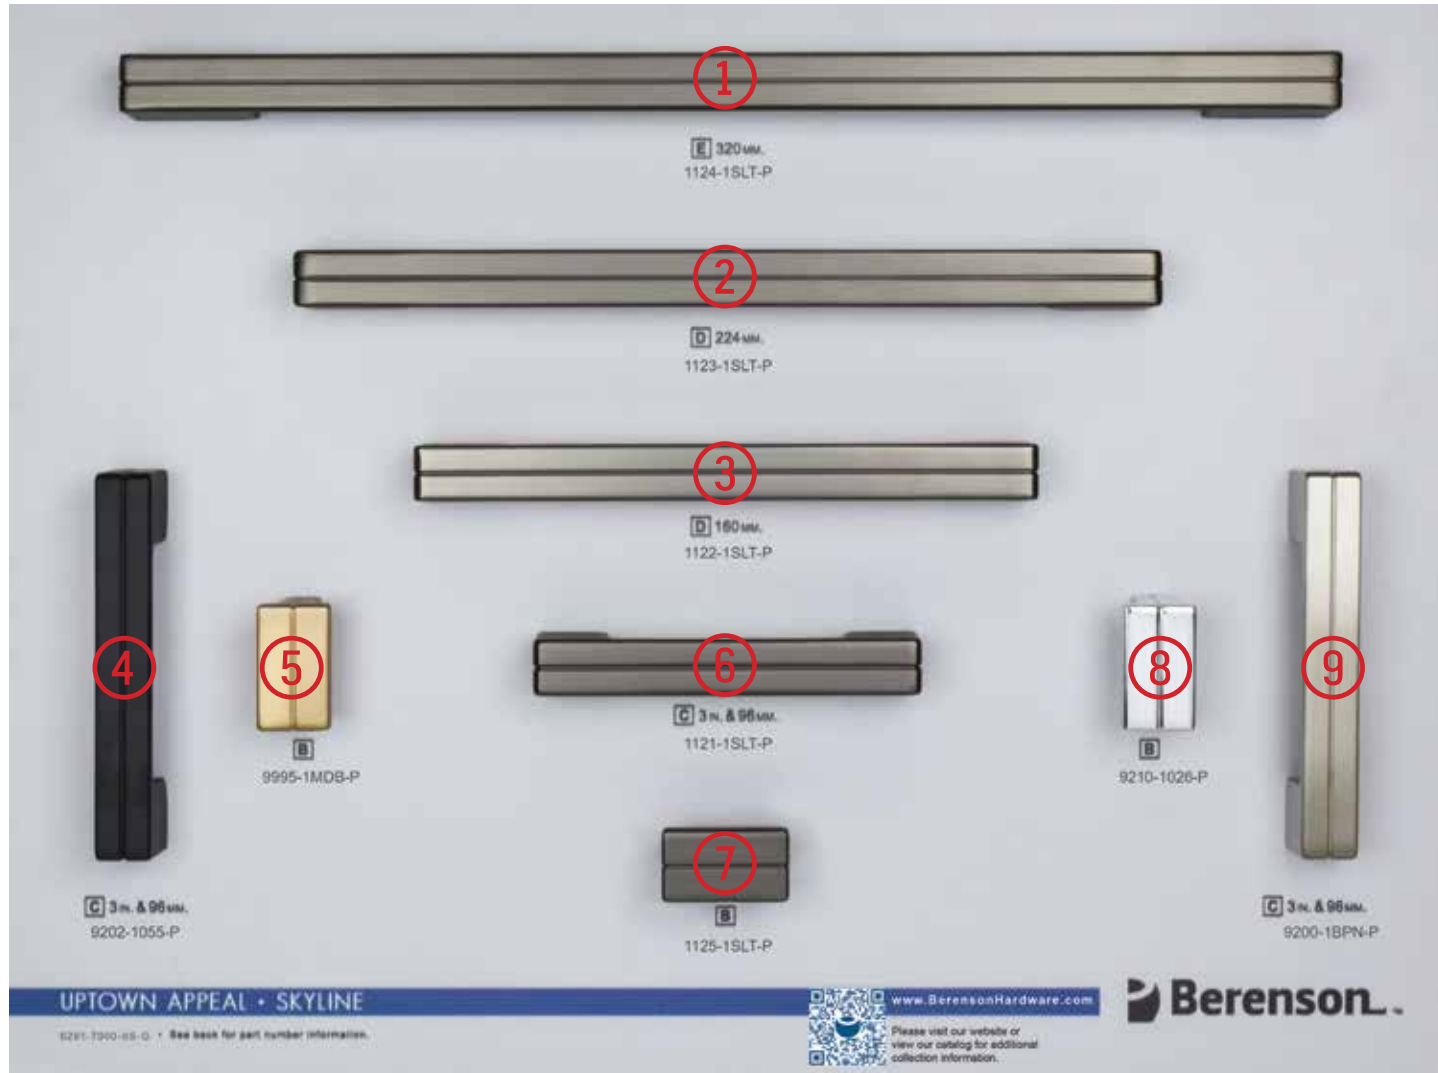

SKYLINE

Uptown Appeal Series

0291-7000-03-G

0291-7000-05-G

KEY: Part number listed in gray bar is shown on board.

320mm CC Pull 9974-1BPN-P 9975-1055-P 9993-1MDB-P 1120-1026-P ① 1124-1SLT-P	160mm CC Pull 9203-1BPN-P 9205-1055-P 9977-1MDB-P 9204-1026-P ③ 1122-1SLT-P	3in. & 96mm CC Pull ④ 9200-1BPN-P ④ 9202-1055-P 9976-1MDB-P 9201-1026-P ⑥ 1121-1SLT-P	Knob 9209-1BPN-P 9211-1055-P ⑤ 9995-1MDB-P ⑧ 9210-1026-P ⑦ 1125-1SLT-P
224mm CC Pull 9206-1BPN-P 9208-1055-P 9978-1MDB-P 9207-1026-P ② 1123-1SLT-P