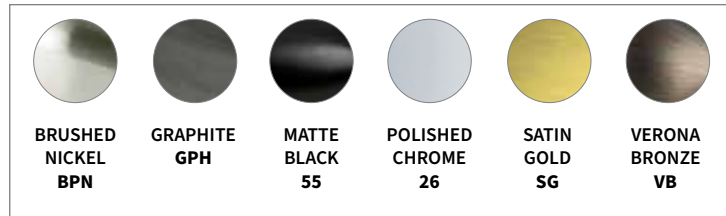

MEADOW

Classic Comfort Series

0370-7000-03-G

0370-7000-05-G

KEY: Part number listed in gray bar is shown on board.

320mm CC Pull 2308-4BPN-P 2284-4GPH-P 2291-4055-P 2298-4026-P 2277-40SG-P ① 2309-40VB-P	160mm CC Pull 2304-4BPN-P 2282-4GPH-P 2289-4055-P 2296-4026-P 2275-40SG-P ③ 2305-40VB-P	96mm CC Pull 2097-4BPN-P 2280-4GPH-P 2287-4055-P 2294-4026-P 2273-40SG-P ⑤ 2098-40VB-P	Knob ⑩ 2310-4BPN-P ⑪ 2286-4GPH-P ⑦ 2293-4055-P ⑥ 2300-4026-P ⑨ 2279-40SG-P ⑧ 2311-40VB-P
256mm CC Pull 2306-4BPN-P 2283-4GPH-P 2290-4055-P 2297-4026-P 2276-40SG-P ② 2307-40VB-P	128mm CC Pull 2099-4BPN-P 2281-4GPH-P 2288-4055-P 2295-4026-P 2274-40SG-P ④ 2303-40VB-P	Also Available: 448mm CC Appliance Pull 2302-4BPN-P 2299-4026-P 2285-4GPH-P 2278-40SG-P 2292-4055-P 2301-40VB	

METRO

Uptown Appeal Series

0274-7000-03-G

0274-7000-05-G