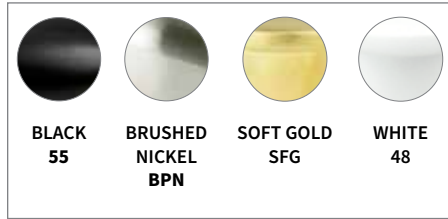

RIGHT & DISC
Art Tech Series
0540-7000-03-W

KEY: Part number listed in gray bar is shown on board.

Disc Large Knob

- 6081-1055-C
- ⑦ 6083-1BPN-C
- ⑥ 6080-1SFG-C
- 6082-1048-C

Disc Small Knob

- ⑤ 6077-1055-C
- 6079-1BPN-C
- 6076-1SFG-C
- ⑧ 6078-1048-C

Right 320mm CC Pull

- 6069-1055-C
- 6075-1BPN-C
- ① 6066-1SFG-C
- 6072-1048-C

Right 192mm CC Pull

- 6068-1055-C
- 6074-1BPN-C
- ② 6065-1SFG-C
- 6071-1048-C

Right 128mm CC Pull

- ④ 6067-1055-C
- 6073-1BPN-C
- ③ 6064-1SFG-C
- ⑨ 6070-1048-C

SLIDE & UP
Art Tech Series
0348-7000-03-W