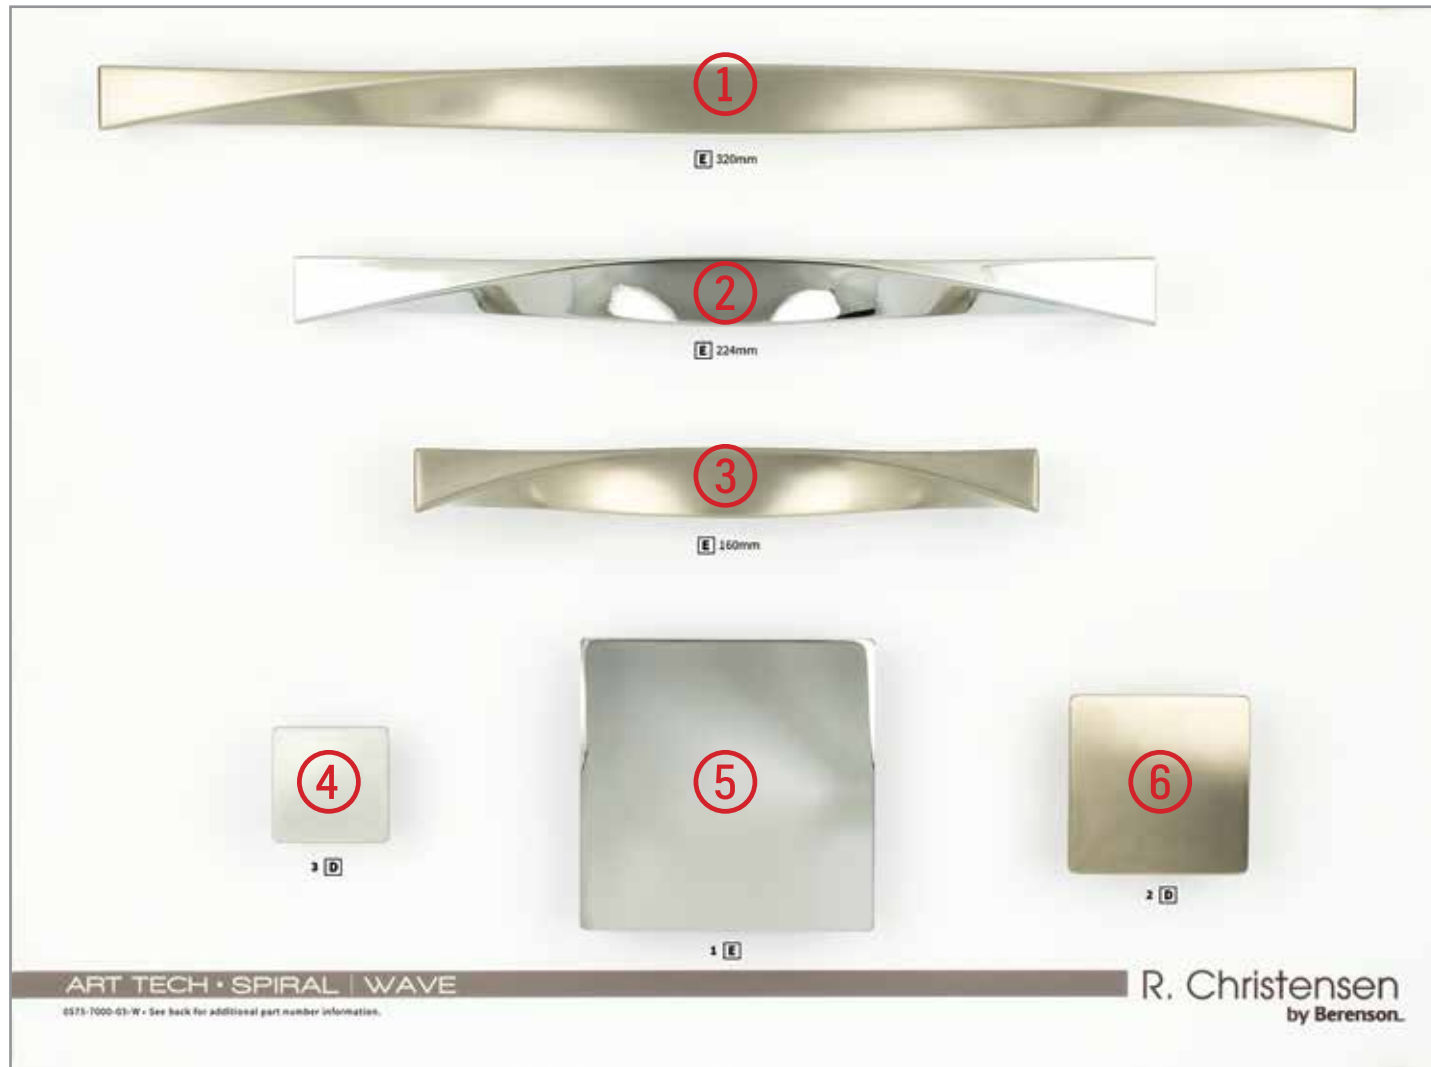

Up 64mm CC Pull

- 9737-1BPN-C
- ④ 9738-1026-C

Up 16mm CC Pull

- ⑤ 9739-1BPN-C
- 9740-1026-C

SPIRAL & WAVE

Art Tech Series
0575-7000-03-W

KEY: Part number listed in gray bar is shown on board.

Spiral 320mm CC Pull