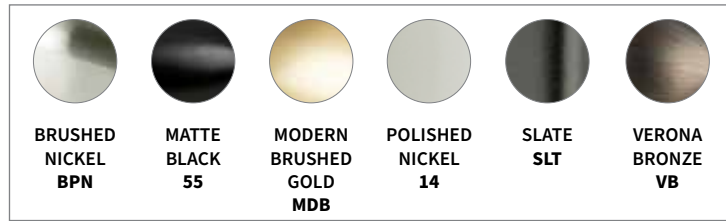

DOMESTIC BLISS
Classic Comfort Series
0380-7000-03-G
0380-7000-05-G

KEY: Part number listed in gray bar is shown on board.

320mm CC Pull 2356-1BPN-P 2410-1055-P ① 2359-1MDB-P 2358-1014-P 2408-1SLT-P 2357-10VB-P	160mm CC Pull 2348-1BPN-P 2402-1055-P ③ 2351-1MDB-P 2350-1014-P 2406-1SLT-P 2349-10VB-P	96mm CC Pull ⑩ 2339-1BPN-P 2400-1055-P ⑤ 2342-1MDB-P 2341-1014-P 2404-1SLT-P ⑥ 2340-10VB-P	Knob 2360-1BPN-P ⑦ 2399-1055-P ⑧ 2363-1MDB-P ⑨ 2362-1014-P ⑩ 2403-1SLT-P 2361-10VB-P
224mm CC Pull 2352-1BPN-P 2409-1055-P ② 2355-1MDB-P 2354-1014-P 2407-1SLT-P 2353-10VB-P	128mm CC Pull 2343-1BPN-P 2401-1055-P ④ 2347-1MDB-P 2346-1014-P 2405-1SLT-P 2344-10VB-P		

Available Spring 2024:
18in. CC Appliance Pull
2419-1BPN-P
2420-1055-P
2421-1MDB-P

ECHO
Timeless Charm Series
0295-7000-03-G
0295-7000-05-G