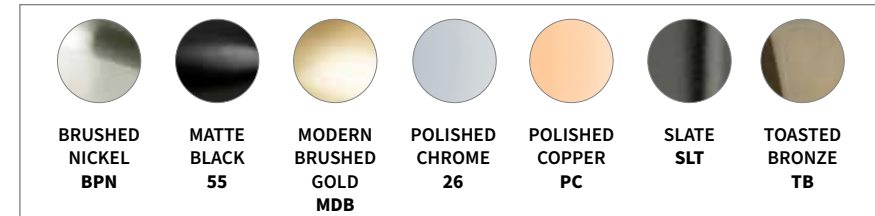

KEY: Part number listed in gray bar is shown on board.

320mm CC Pull 9857-1BPN-P 9859-1055-P 9902-1MDB-P 9905-1026-P 4184-10PC-P 9970-1SLT-P ① 4190-10TB-P	160mm CC Pull 4118-1BPN-P 4121-1055-P 9899-1MDB-P 4119-1026-P 4182-10PC-P 9908-1SLT-P ③ 4188-10TB-P	96mm CC Pull ⑦ 4108-1BPN-P ⑩ 4111-1055-P 9897-1MDB-P 4109-1026-P 4180-10PC-P 9906-1SLT-P ⑤ 4191-10TB-P	Knob 4122-1BPN-P 4126-1055-P ⑪ 9903-1MDB-P ⑧ 4124-1026-P ⑩ 4185-10PC-P ⑨ 9971-1SLT-P ⑥ 4192-10TB-P
224mm CC Pull 9828-1BPN-P 9858-1055-P 9901-1MDB-P 9904-1026-P 4183-10PC-P 9909-1SLT-P ② 4189-10TB-P	128mm CC Pull 4113-1BPN-P 4116-1055-P 9898-1MDB-P 4114-1026-P 4181-10PC-P 9907-1SLT-P ④ 4187-10TB-P	Also Available: 18in. CC Appliance Pull 9860-1BPN-P 9916-1026-P 9861-1055-P 9973-1SLT-P 9912-1MDB-P